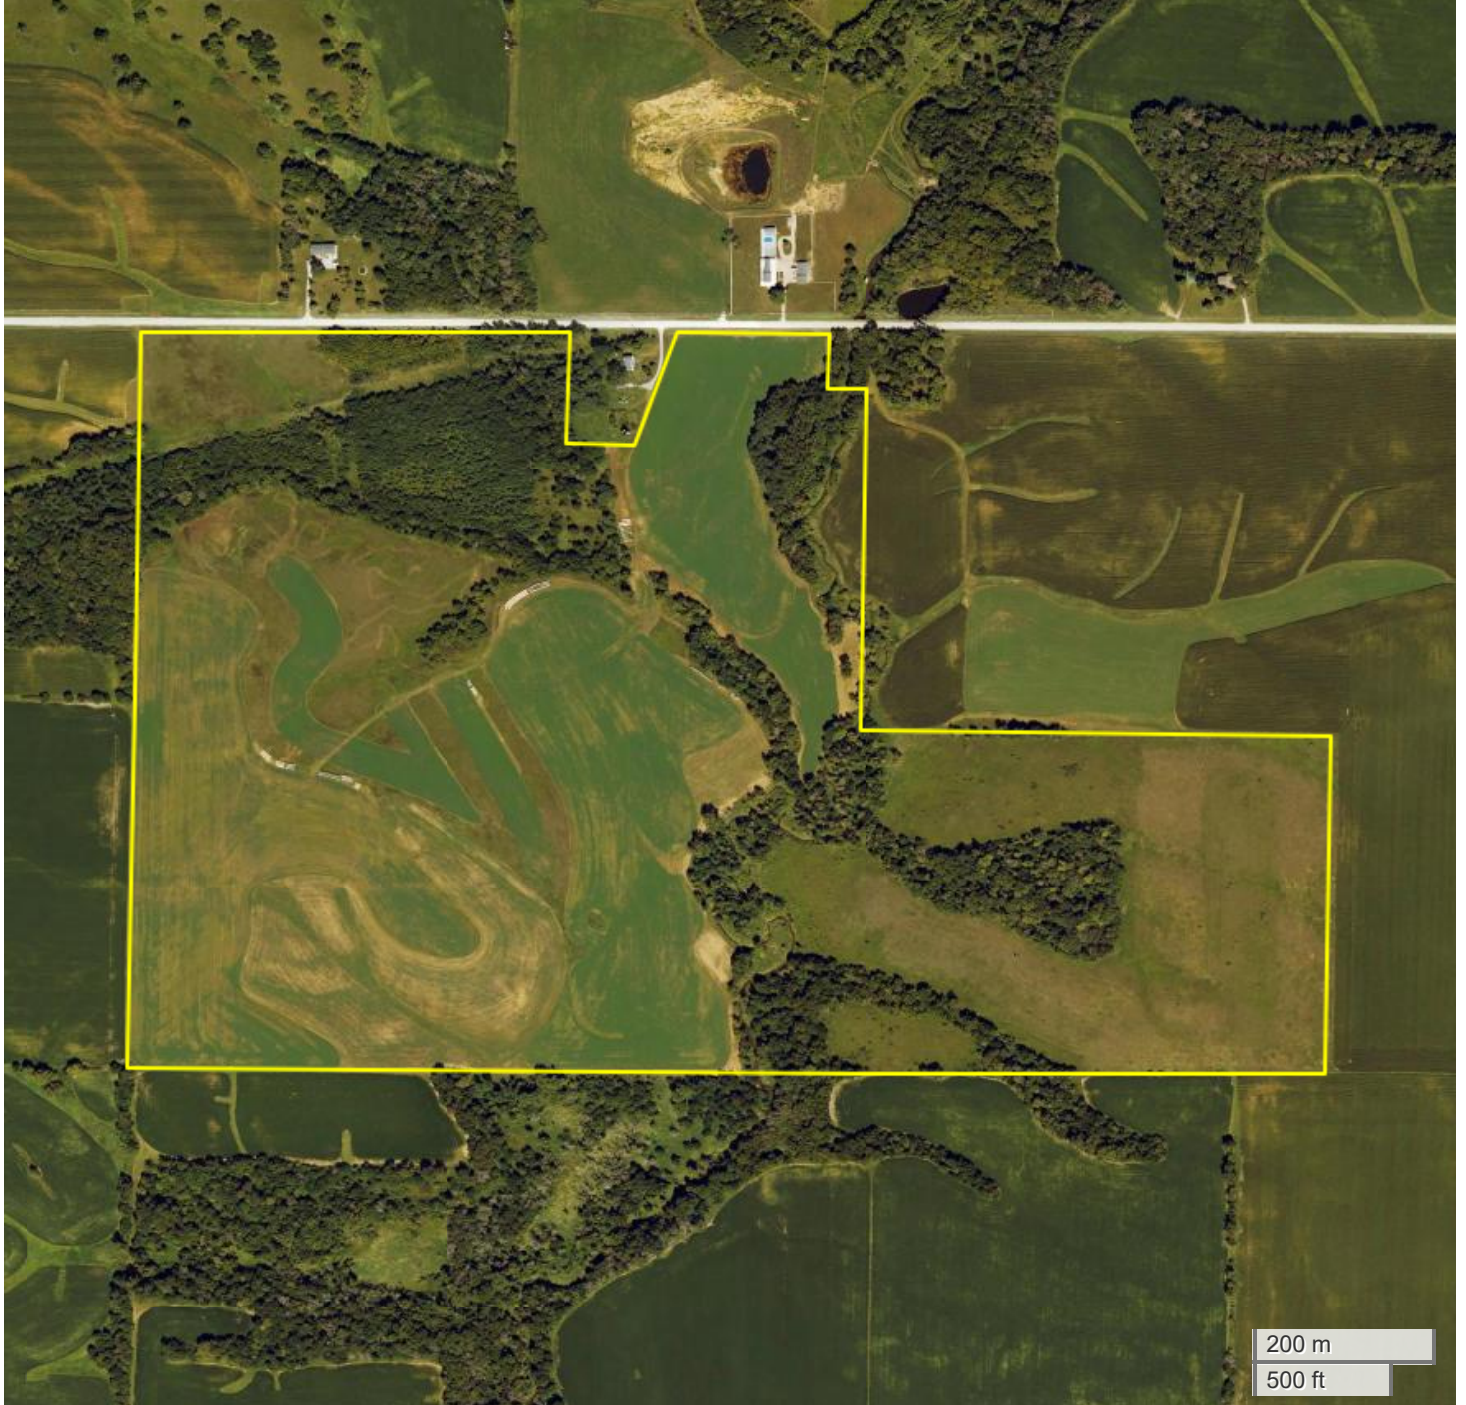

# AERIAL MAP

Center: 41.518614, -90.941069

34-78N-1W

Sweetland Township

Muscatine County, IA

FarmWorth, LLC makes no warranties, express or implied, regarding the accuracy of any information provided through FarmWorth.com. User is solely responsible for independently verifying all information prior to use and waives any claims against FarmWorth, LLC arising from inaccuracies in such information.